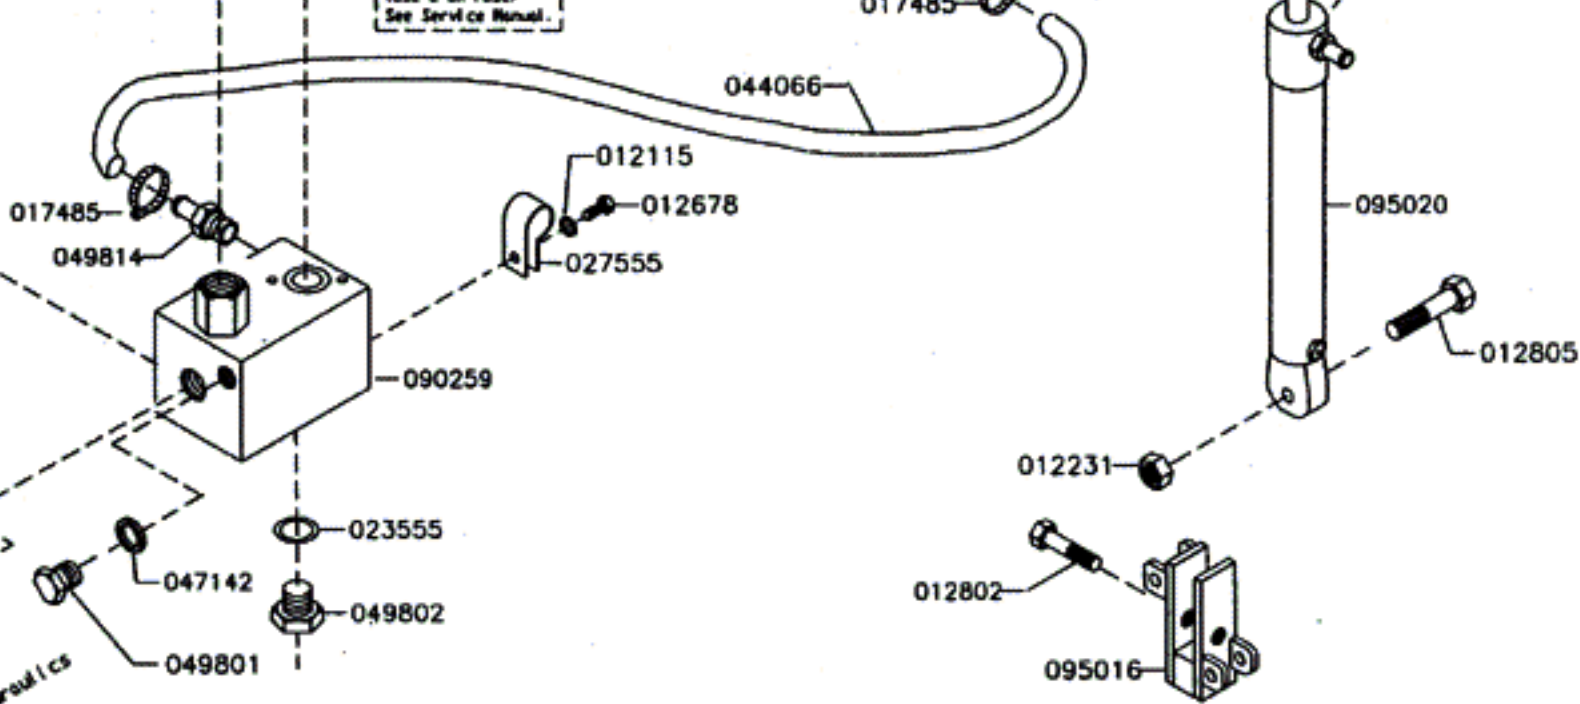

- 091163

(Transmitter, Receiver and Hydraulics)

If fitted.

Note 1: Frequency for Great Britain/Slovenia

NORSE 290

"LH" REMOTE CONTROL If fitted

Oil flow divider, optional
If fitted
See Service Manual

NOTE: Re-installation requires special skills.
See Service Manual.

NORSE 290

RPM ACTUATOR, compl.: 091440

On/off function

RPM ACTUATOR, compl.: 091441

Stepless function.

If fitted.

IGLAND AS

Motstandsfri returkoblinger