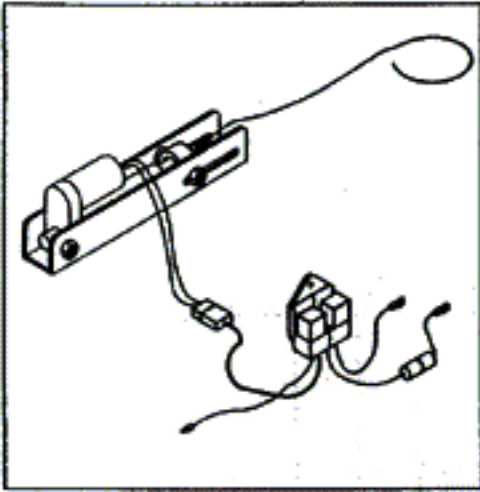

- 091163

(Transmitter, Receiver and Hydraulics)

If fitted.

Note 1: Frequency for Great Britain/Slovenia

NORSE 290

"LH" REMOTE CONTROL If fitted

Oil flow divider, optional
If fitted
See Service Manual

NOTE: Re-installation requires special skills.
See Service Manual.