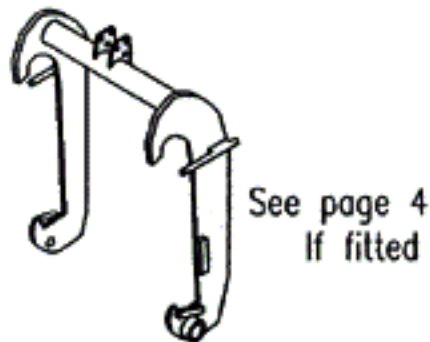

See page 5
If fitted

See page 7
If fitted

Approved: <i>N.S.</i>	Revised:
	Issued: A/S 99.04.01.