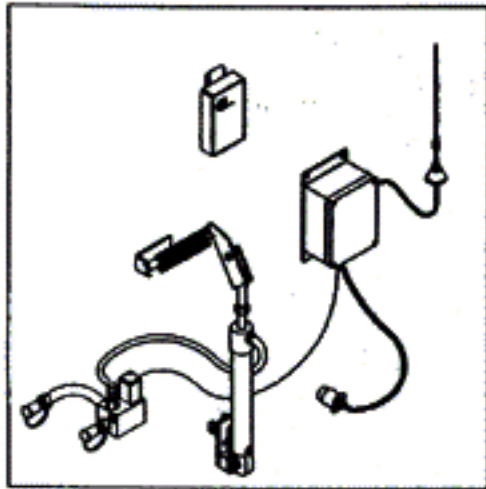

NORSE 290

TRIANGEL SNAP LINK: 153010 If fitted

"HMV" SNAP LINK: 121635 If fitted

NORSE 290

RADIO REMOTE CONTROL KIT: 095230

Additional price for 4 ch. transmitter/receiver

- 095231

Add. price for frequency for Great Britain/Slovenia