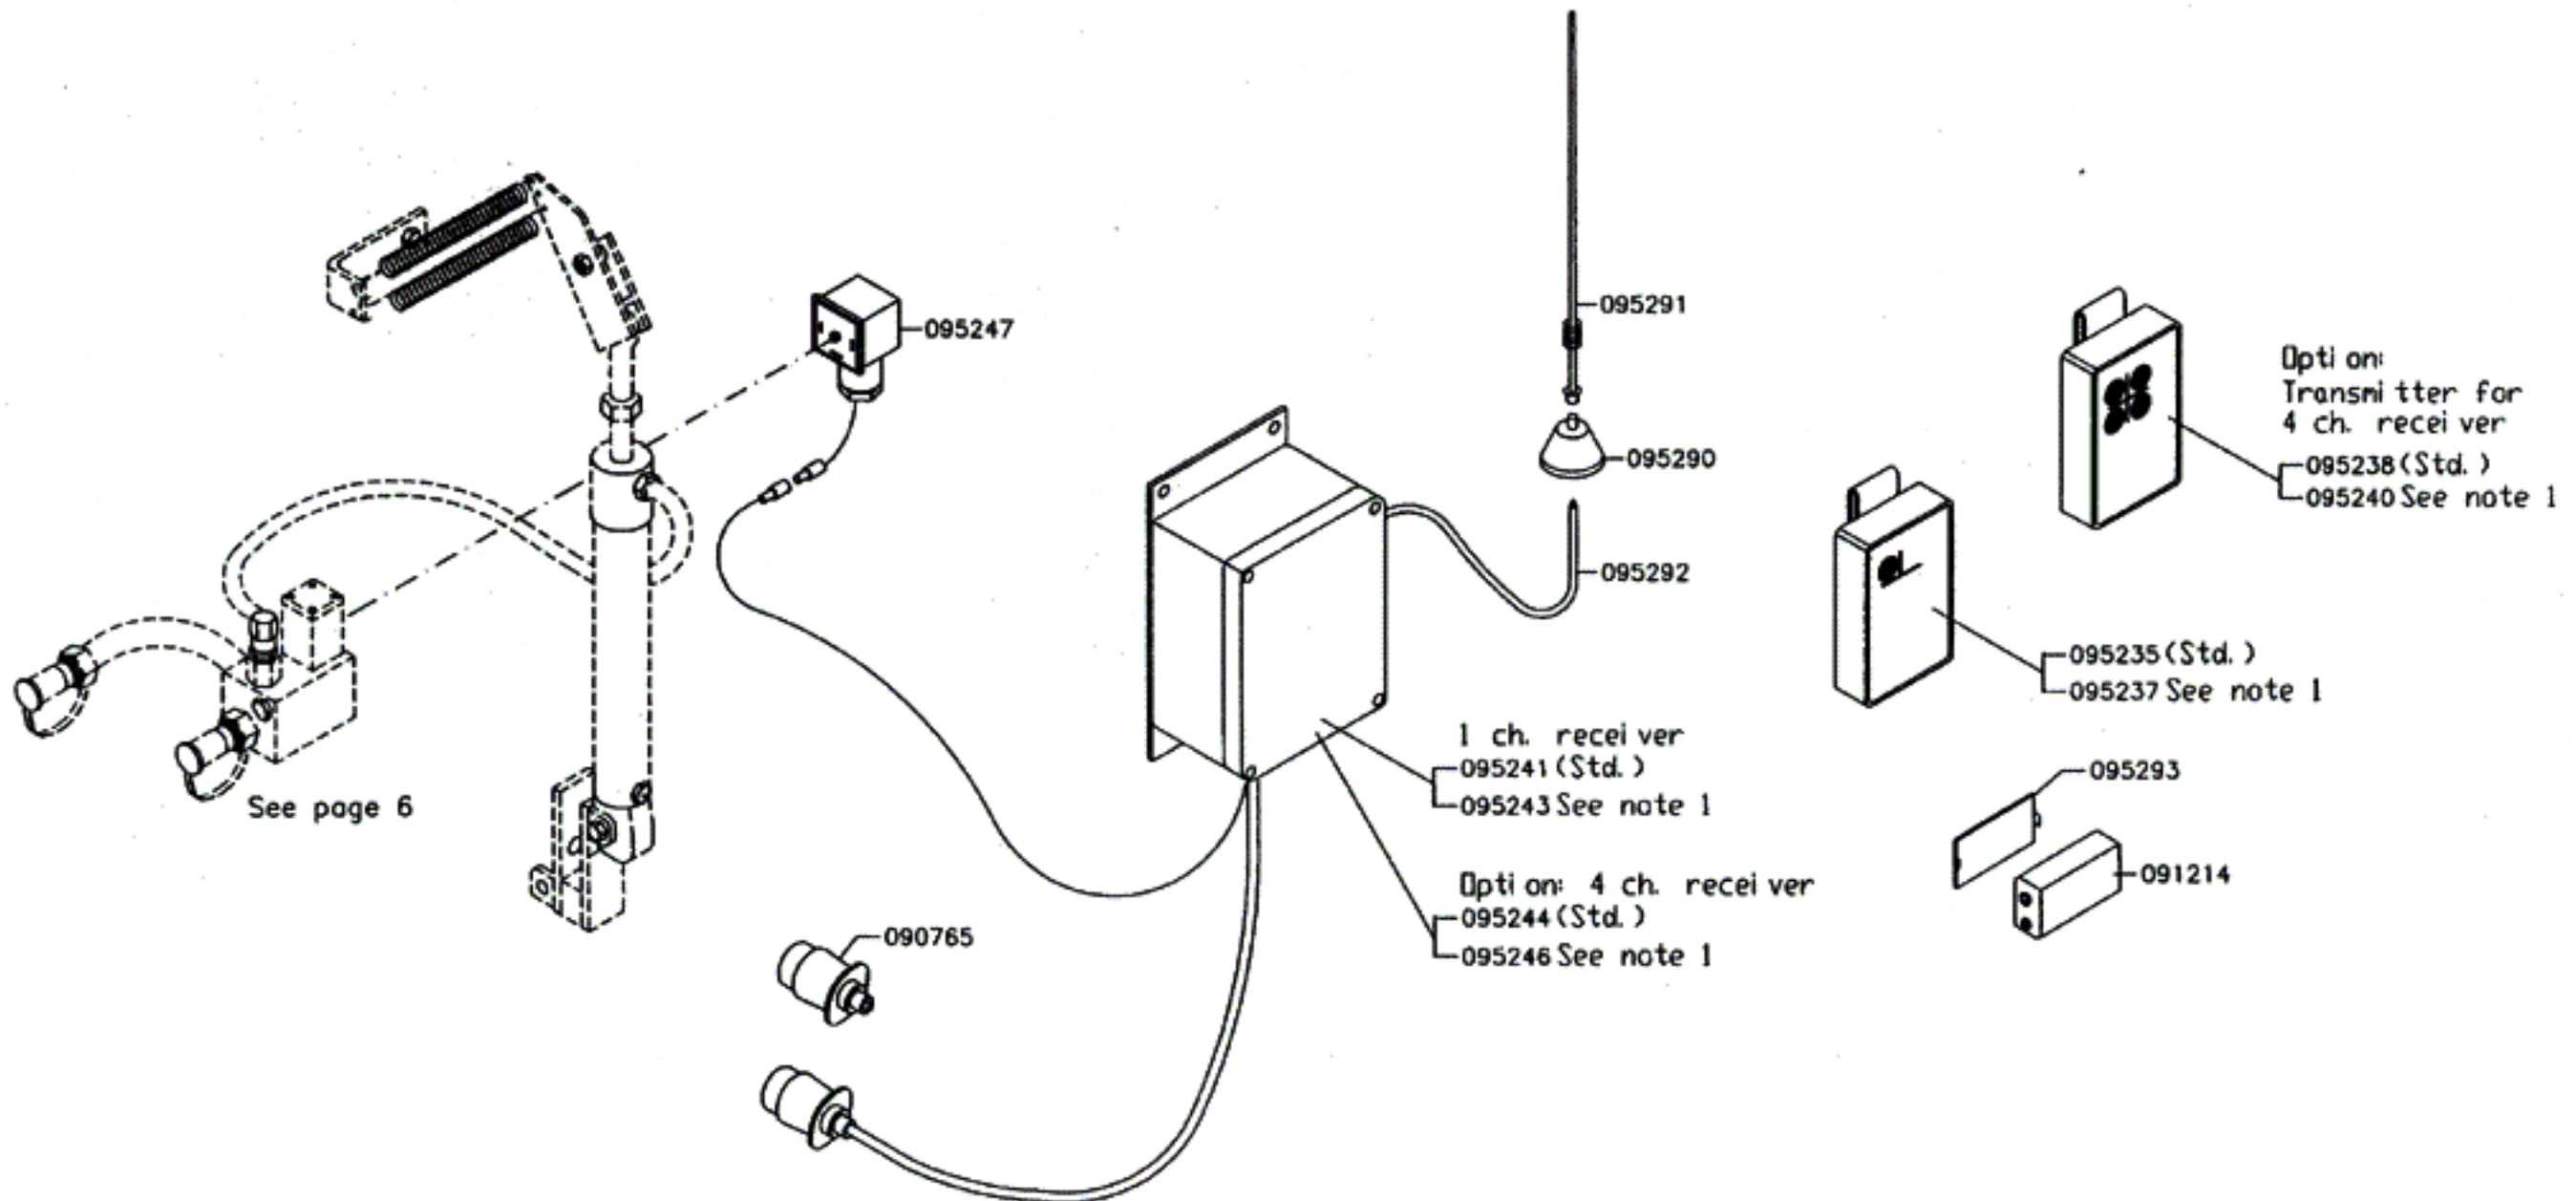

NORSE 290

TRIANGEL SNAP LINK: 153010 If fitted

"HMV" SNAP LINK: 121635 If fitted

NORSE 290

RADIO REMOTE CONTROL KIT: 095230

Additional price for 4 ch. transmitter/receiver

- 095231

Add. price for frequency for Great Britain/Slovenia

- 091163

(Transmitter, Receiver and Hydraulics)

If fitted.

Note 1: Frequency for Great Britain/Slovenia

NORSE 290

"LH" REMOTE CONTROL If fitted

Oil flow divider, optional
If fitted
See Service Manual

NOTE: Re-installation requires special skills.
See Service Manual.