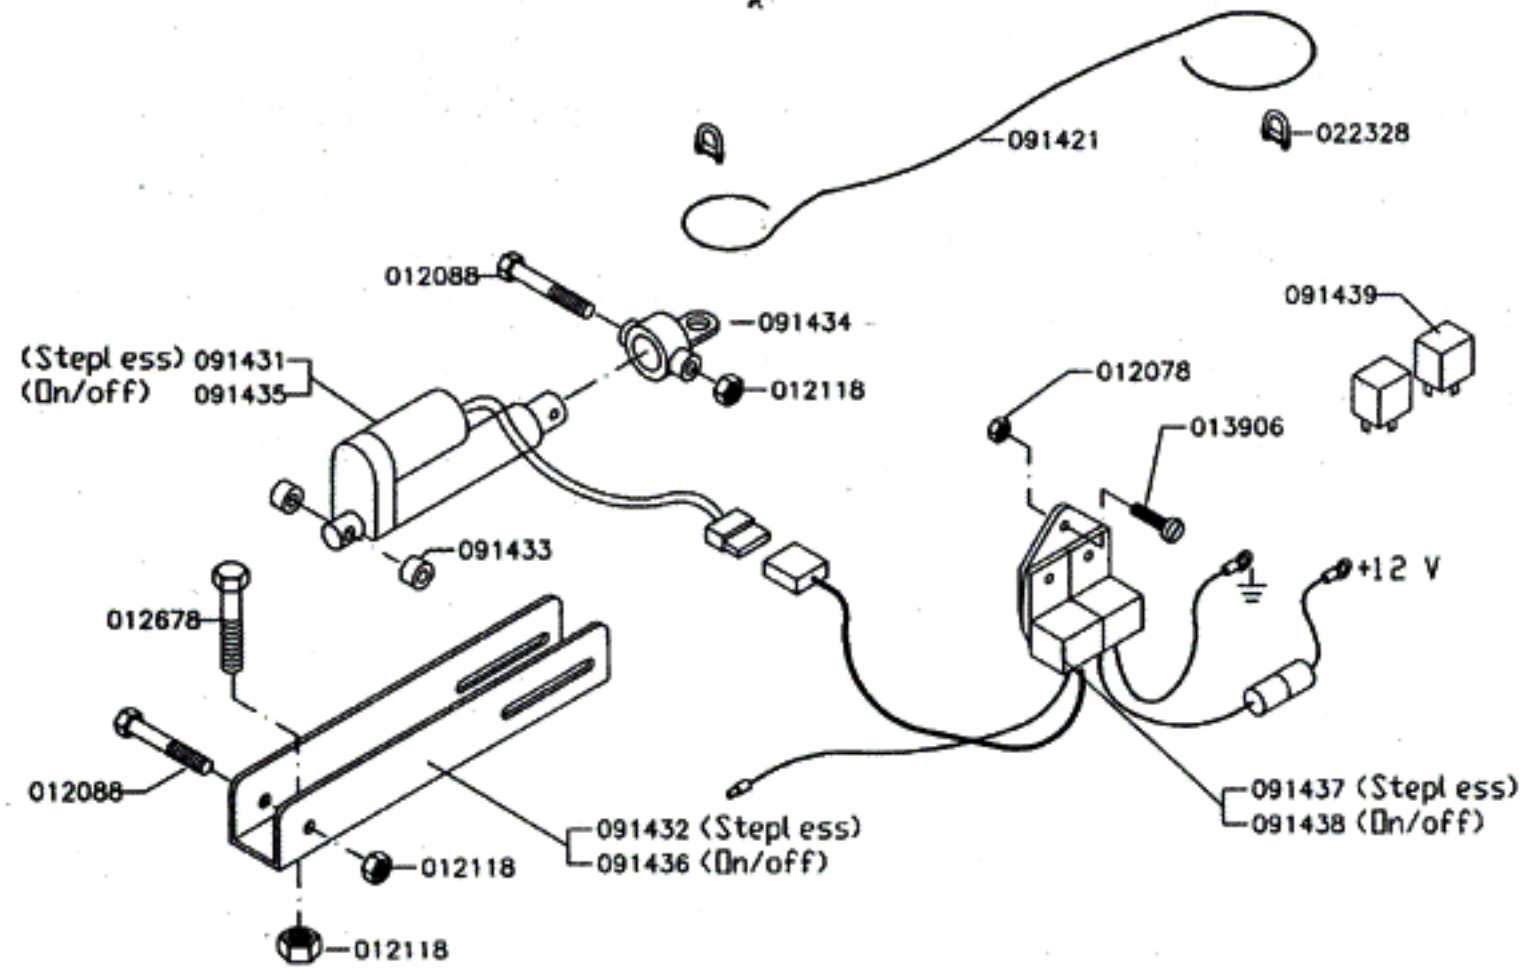

- 091163

(Transmitter, Receiver and Hydraulics)

If fitted.

Note 1: Frequency for Great Britain/Slovenia

NORSE 290

"LH" REMOTE CONTROL If fitted

Oil flow divider, optional
If fitted
See Service Manual

NOTE: Re-installation requires special skills.
See Service Manual.

NORSE 290

RPM ACTUATOR, compl.: 091440

On/off function

RPM ACTUATOR, compl.: 091441

Stepless function.

If fitted.

IGLAND AS

Motstandsfri returkoblinger