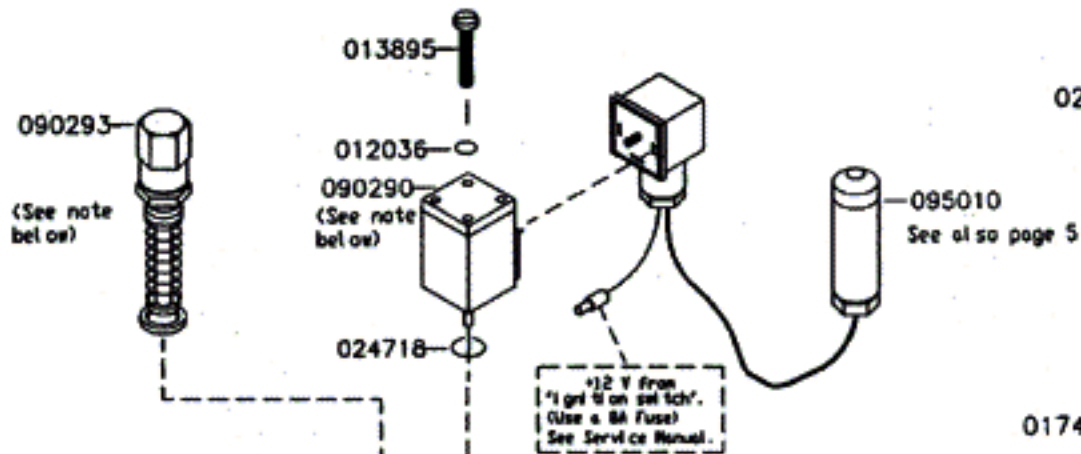

- 091163

(Transmitter, Receiver and Hydraulics)

If fitted.

Note 1: Frequency for Great Britain/Slovenia

NORSE 290

"LH" REMOTE CONTROL If fitted

Oil flow divider, optional
If fitted
See Service Manual

NOTE: Re-installation requires special skills.
See Service Manual.