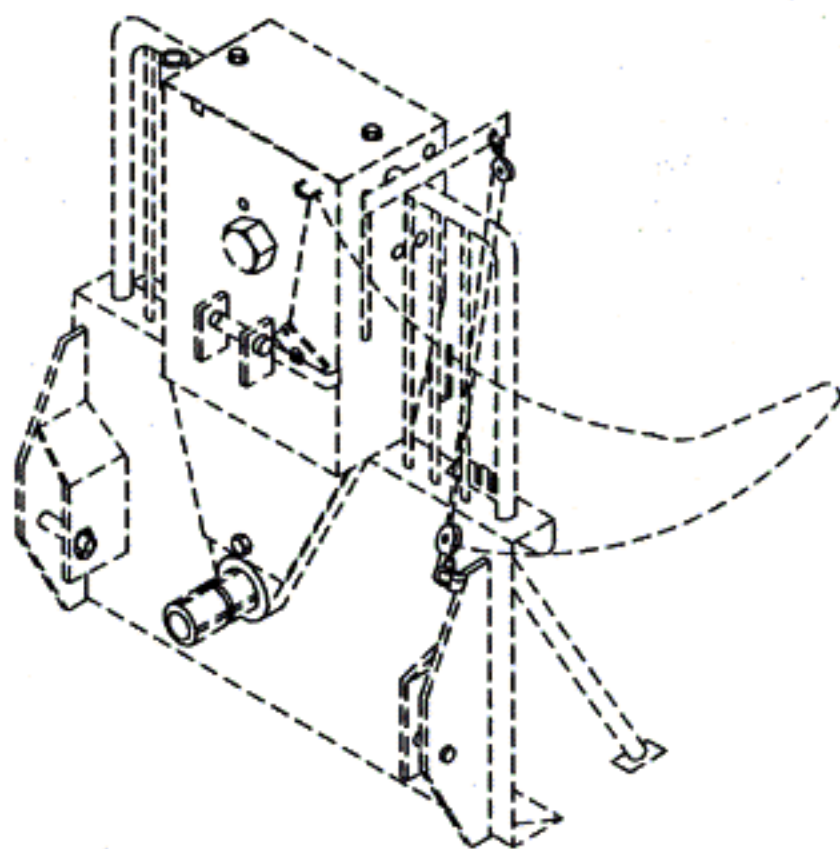

NORSE 290

TRIANGEL SNAP LINK: 153010 If fitted

"HMV" SNAP LINK: 121635 If fitted

NORSE 290

RADIO REMOTE CONTROL KIT: 095230

Additional price for 4 ch. transmitter/receiver

- 095231

Add. price for frequency for Great Britain/Slovenia