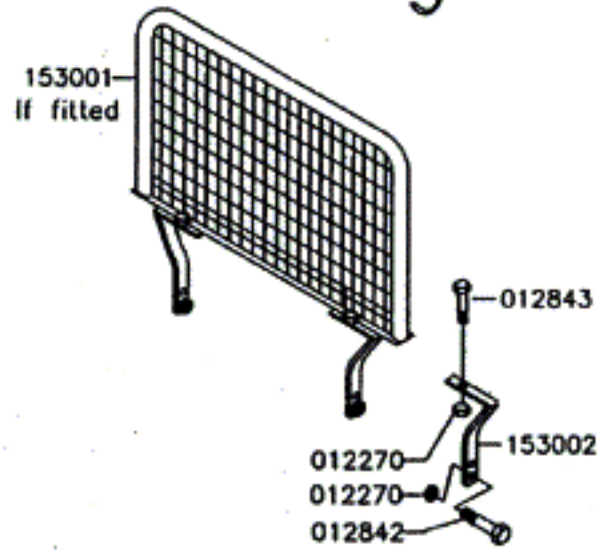

See page 5
If fitted

See page 7
If fitted

Approved: <i>N.S.</i>	Revised:
	Issued: A/S 99.04.01.