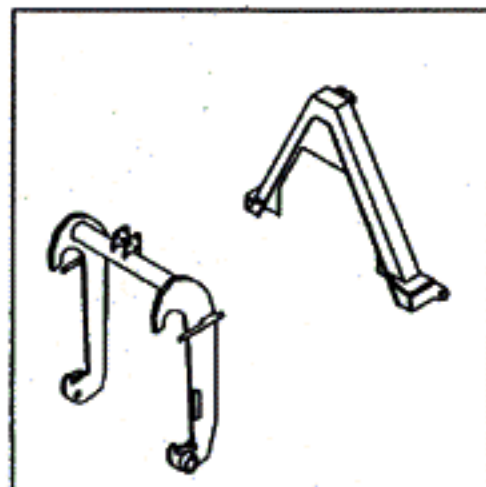

NORSE 290

TRIANGEL SNAP LINK: 153010 If fitted

"HMV" SNAP LINK: 121635 If fitted

NORSE 290

RADIO REMOTE CONTROL KIT: 095230

Additional price for 4 ch. transmitter/receiver

- 095231

Add. price for frequency for Great Britain/Slovenia