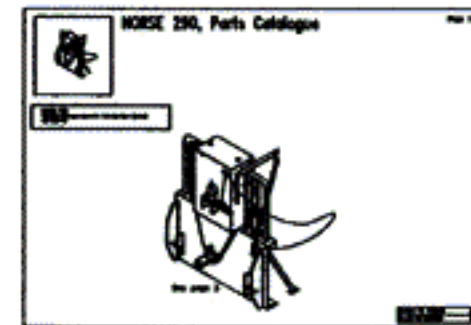

Parts Catalogue
395000