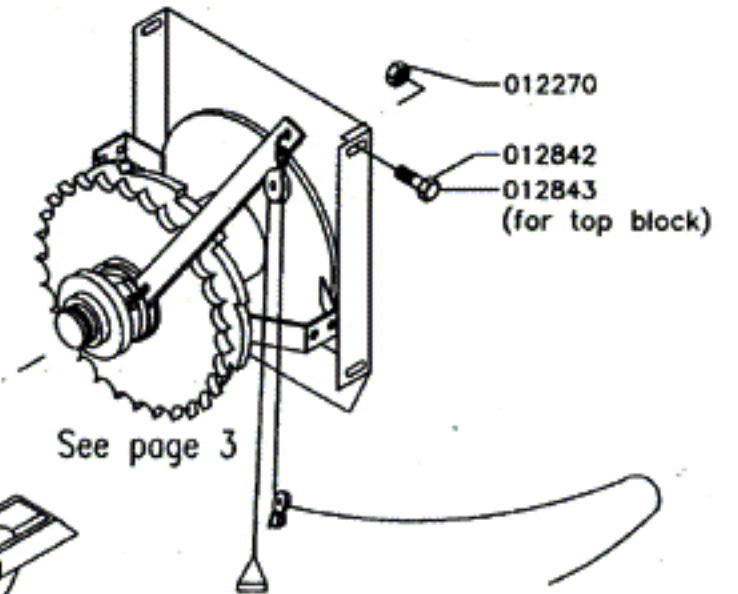

See page 5
If fitted

See page 7
If fitted

Approved: <i>N.S.</i>	Revised:
	Issued: A/S 99.04.01.