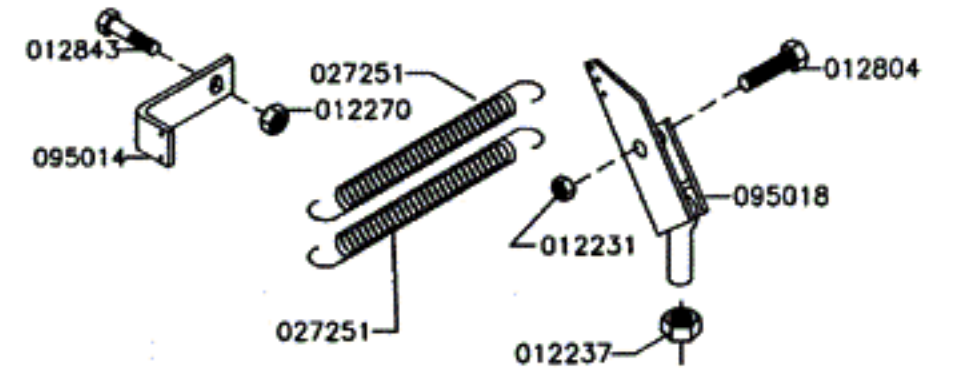

- 091163

(Transmitter, Receiver and Hydraulics)

If fitted.

Note 1: Frequency for Great Britain/Slovenia

NORSE 290

"LH" REMOTE CONTROL If fitted

Oil flow divider, optional
If fitted
See Service Manual

NOTE: Re-installation requires special skills.
See Service Manual.

NORSE 290

RPM ACTUATOR, compl.: 091440

On/off function

RPM ACTUATOR, compl.: 091441

Stepless function.

If fitted.

IGLAND AS

Motstandsfri returkoblinger