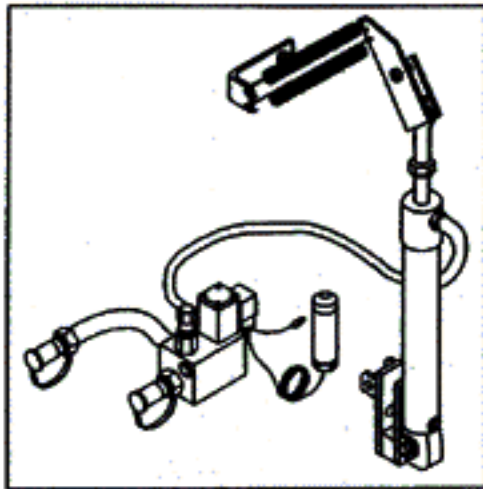

- 091163

(Transmitter, Receiver and Hydraulics)

If fitted.

Note 1: Frequency for Great Britain/Slovenia

NORSE 290

"LH" REMOTE CONTROL If fitted

Oil flow divider, optional
If fitted
See Service Manual

NOTE: Re-installation requires special skills.
See Service Manual.